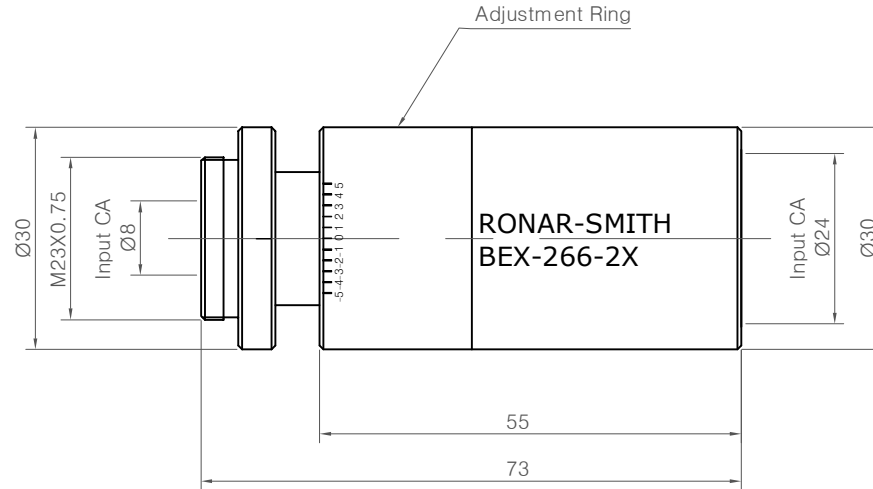

Electro Optical Components, Inc.

5460 Skylane Boulevard, Santa Rosa, CA 95403

Toll Free: 855-EOC-6300

www.eoc-inc.com | info@eoc-inc.com

PROPRIETARY AND CONFIDENTIAL THE INFORMATION CONTAINED IN THIS DRAWING IS THE SOLE PROPERTY OF WAVELENGTH TECHNOLOGY PTE.LTD. ANY REPRODUCTION IN PART OR AS A WHOLE WITHOUT THE WRITTEN PERMISSION OF WAVELENGTH TECHNOLOGY PTE.LTD. IS PROHIBITED.	TOLERANCES UNLESS SPECIFIED:		NAME	DATE	WAVELENGTH TECHNOLOGY	
	SURFACE		DRAWN	29/02/08		
	MATERIAL:		CHECKED			
	UNIT:		BEX-266-2X			DWG.NO. S162
	SCALE:					REV.
					SHEET 3 OF 3	