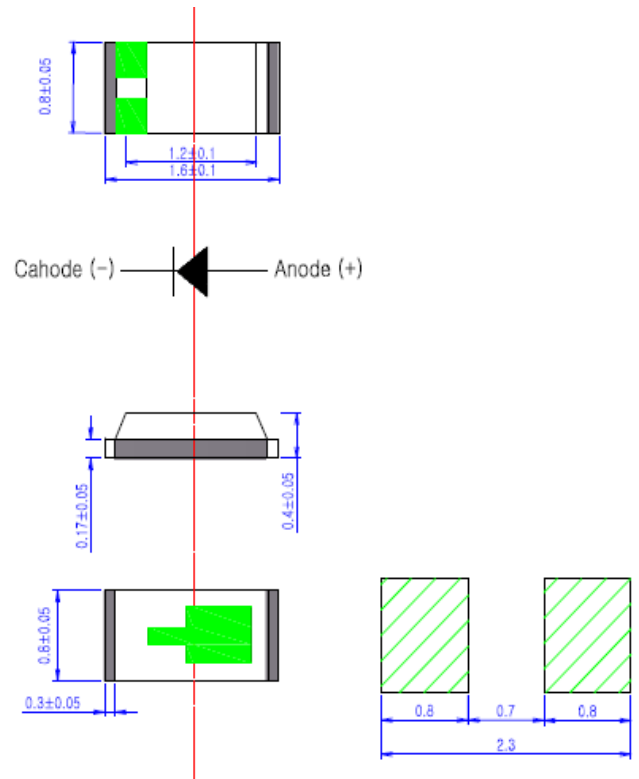

Package Detail Drawings

Fig1. GUVx-T1yGD (TO-46) Dimension Outline Diagrams and Dimensions(unit: mm)

Fig2. GUVx-T2yGD-U (TO-39) Outline Diagrams and Dimensions(unit: mm)

Fig3. GUVx-T2yGH (TO-5) Outline Diagrams and Dimensions(unit: mm)

Fig4. GUYA-S22ED (SMD 1608) Outline Diagrams and Dimensions(unit: mm)

Fig5. GUVB-S21SD (SMD 1608) Outline Diagrams and Dimensions(unit: mm)

Fig6. GUVx-C1ySD (COB 3224) Outline Diagrams and Dimensions(unit: mm)

Fig7. GUVx-S1ySD (SMD 3528) Outline Diagrams and Dimensions(unit: mm)