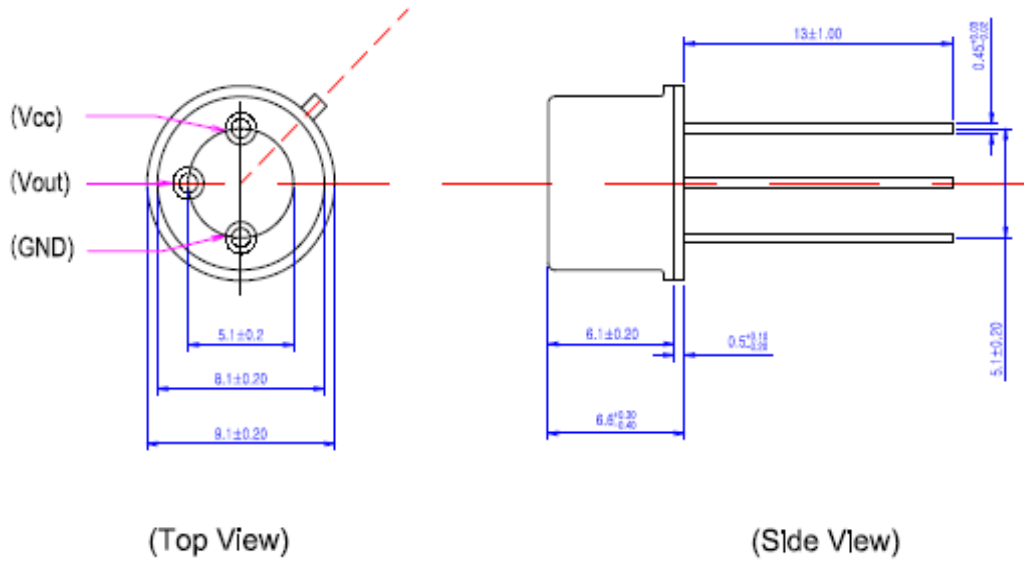

Package Detail Drawings

Fig1. GUVx-T1yGD (TO-46) Dimension Outline Diagrams and Dimensions(unit: mm)

Fig2. GUVx-T2yGD-U (TO-39) Outline Diagrams and Dimensions(unit: mm)

Fig3. GUVx-T2yGH (TO-5) Outline Diagrams and Dimensions(unit: mm)

Fig4. GUYA-S22ED (SMD 1608) Outline Diagrams and Dimensions(unit: mm)

Fig5. GUVB-S21SD (SMD 1608) Outline Diagrams and Dimensions(unit: mm)

Fig6. GUVx-C1ySD (COB 3224) Outline Diagrams and Dimensions(unit: mm)

Fig7. GUVx-S1ySD (SMD 3528) Outline Diagrams and Dimensions(unit: mm)