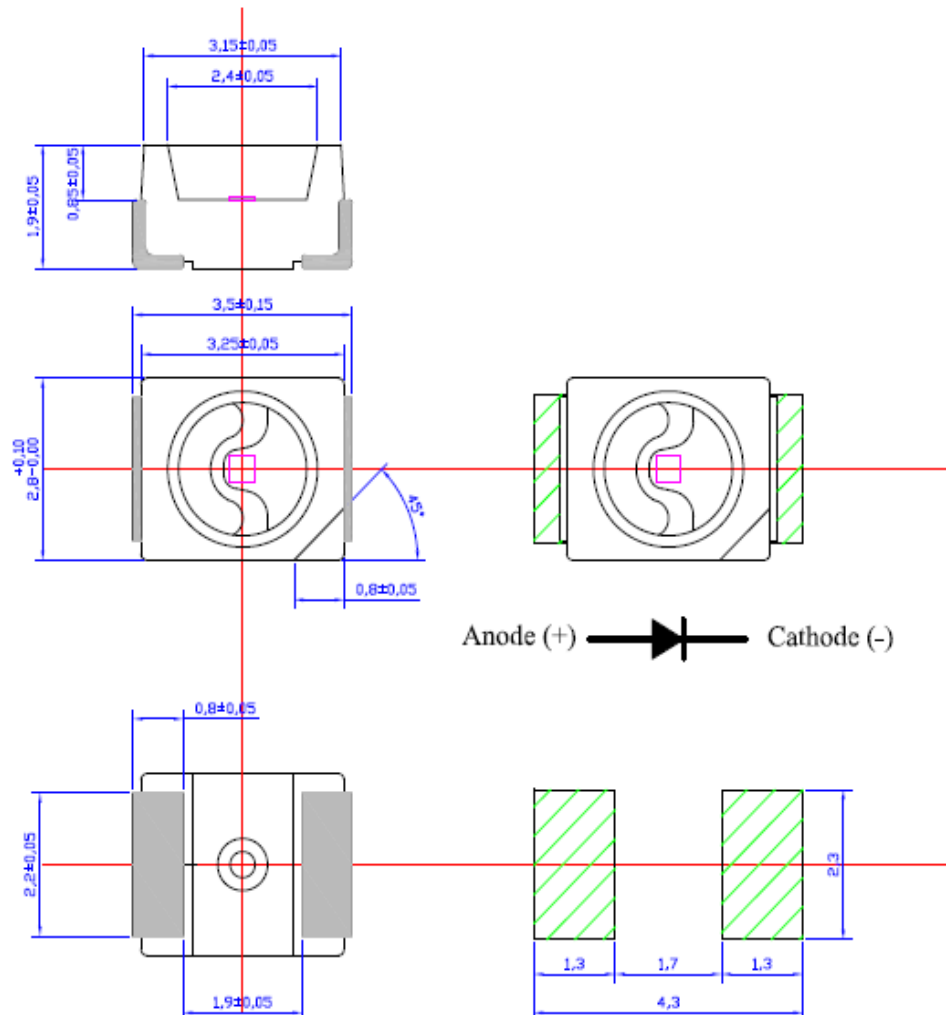

Package Detail Drawings

Fig1. GUVx-T1yGD (TO-46) Dimension Outline Diagrams and Dimensions(unit: mm)

Fig2. GUVx-T2yGD-U (TO-39) Outline Diagrams and Dimensions(unit: mm)

Fig3. GUVx-T2yGH (TO-5) Outline Diagrams and Dimensions(unit: mm)

Fig4. GUYA-S22ED (SMD 1608) Outline Diagrams and Dimensions(unit: mm)

Fig5. GUVB-S21SD (SMD 1608) Outline Diagrams and Dimensions(unit: mm)

Fig6. GUVx-C1ySD (COB 3224) Outline Diagrams and Dimensions(unit: mm)

Fig7. GUVx-S1ySD (SMD 3528) Outline Diagrams and Dimensions(unit: mm)