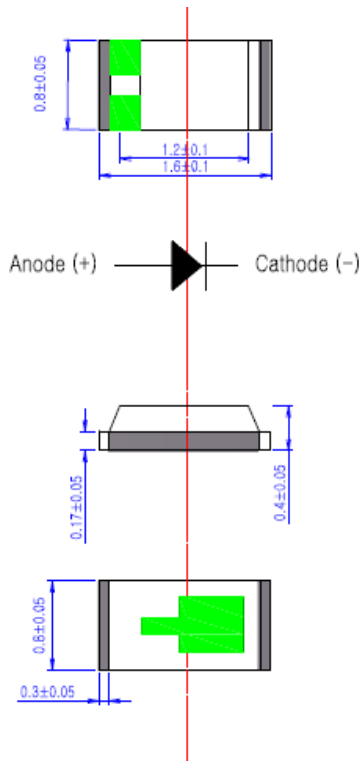

Package Detail Drawings

Fig1. GUVx-T1yGD (TO-46) Dimension Outline Diagrams and Dimensions(unit: mm)

Fig2. GUVx-T2yGD-U (TO-39) Outline Diagrams and Dimensions(unit: mm)

Fig3. GUVx-T2yGH (TO-5) Outline Diagrams and Dimensions(unit: mm)

Fig4. GUYA-S22ED (SMD 1608) Outline Diagrams and Dimensions(unit: mm)

Fig5. GUVB-S21SD (SMD 1608) Outline Diagrams and Dimensions(unit: mm)

Fig6. GUVx-C1ySD (COB 3224) Outline Diagrams and Dimensions(unit: mm)

Fig7. GUVx-S1ySD (SMD 3528) Outline Diagrams and Dimensions(unit: mm)