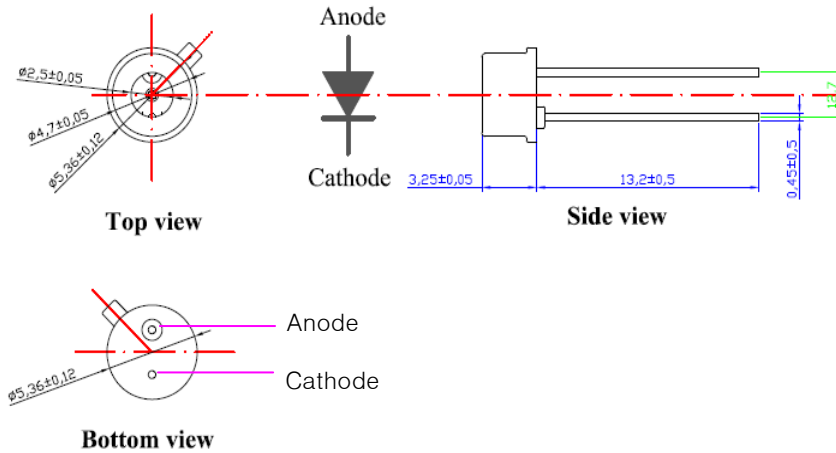

Package Detail Drawings

Fig1. GUVx-T1yGD (TO-46) Dimension Outline Diagrams and Dimensions(unit: mm)

Fig2. GUVx-T2yGD-U (TO-39) Outline Diagrams and Dimensions(unit: mm)

Fig3. GUVx-T2yGH (TO-5) Outline Diagrams and Dimensions(unit: mm)

Fig4. GUYA-S22ED (SMD 1608) Outline Diagrams and Dimensions(unit: mm)

Fig5. GUVB-S21SD (SMD 1608) Outline Diagrams and Dimensions(unit: mm)

Fig6. GUVx-C1ySD (COB 3224) Outline Diagrams and Dimensions(unit: mm)

Fig7. GUVx-S1ySD (SMD 3528) Outline Diagrams and Dimensions(unit: mm)