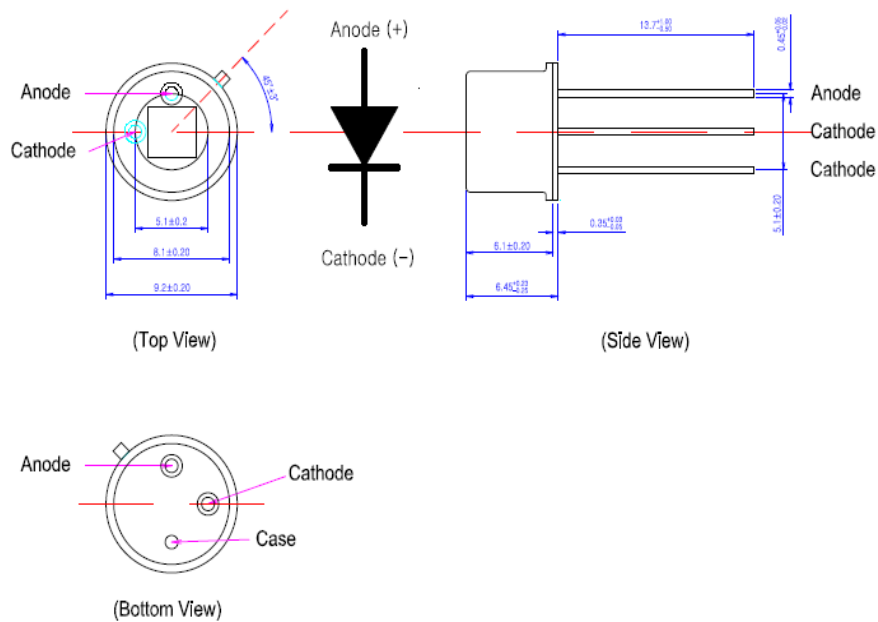

Package Detail Drawings

Fig1. GUVx-T1yGD (TO-46) Dimension Outline Diagrams and Dimensions(unit: mm)

Fig2. GUVx-T2yGD-U (TO-39) Outline Diagrams and Dimensions(unit: mm)

Fig3. GUVx-T2yGH (TO-5) Outline Diagrams and Dimensions(unit: mm)

Fig4. GUYA-S22ED (SMD 1608) Outline Diagrams and Dimensions(unit: mm)

Fig5. GUVB-S21SD (SMD 1608) Outline Diagrams and Dimensions(unit: mm)

Fig6. GUVx-C1ySD (COB 3224) Outline Diagrams and Dimensions(unit: mm)

Fig7. GUVx-S1ySD (SMD 3528) Outline Diagrams and Dimensions(unit: mm)