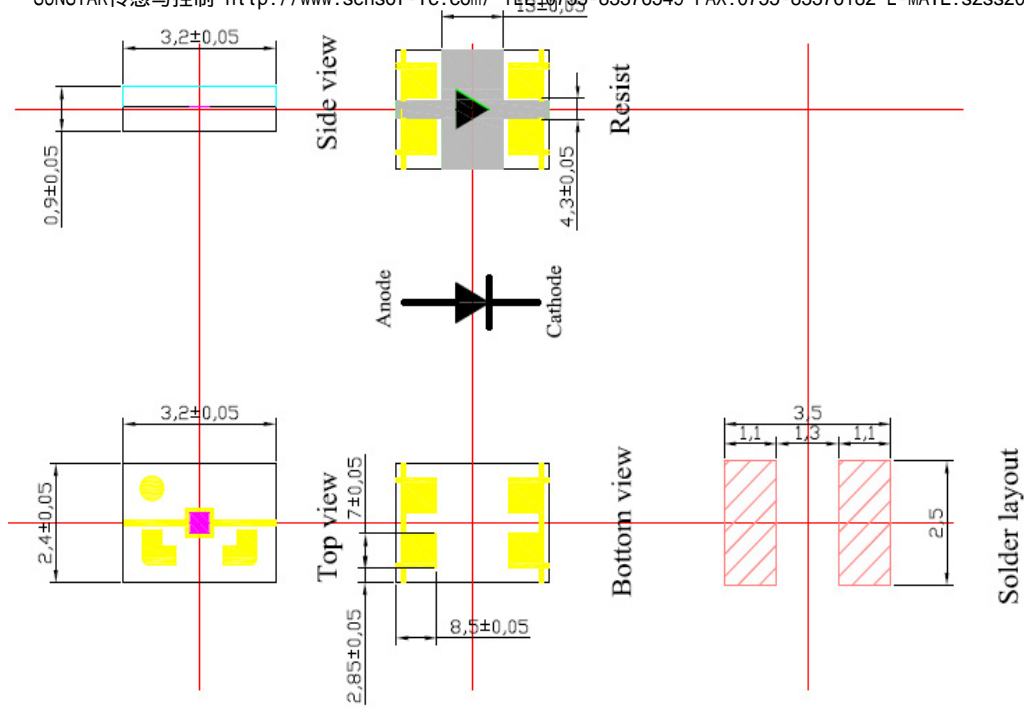

Package Detail Drawings

Fig1. GUVx-T1yGD (TO-46) Dimension Outline Diagrams and Dimensions(unit: mm)

Fig2. GUVx-T2yGD-U (TO-39) Outline Diagrams and Dimensions(unit: mm)

Fig3. GUVx-T2yGH (TO-5) Outline Diagrams and Dimensions(unit: mm)

Fig4. GUYA-S22ED (SMD 1608) Outline Diagrams and Dimensions(unit: mm)

Fig5. GUVB-S21SD (SMD 1608) Outline Diagrams and Dimensions(unit: mm)

Fig6. GUVx-C1ySD (COB 3224) Outline Diagrams and Dimensions(unit: mm)

Fig7. GUVx-S1ySD (SMD 3528) Outline Diagrams and Dimensions(unit: mm)