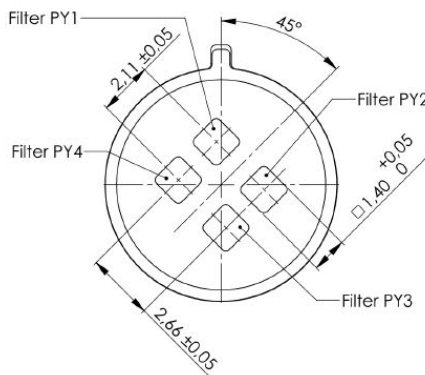

## Micro-Hybrid Window Orientation – 2 & 4 Channel Detectors

### 2 Channel

### 4 Channel Thermopile