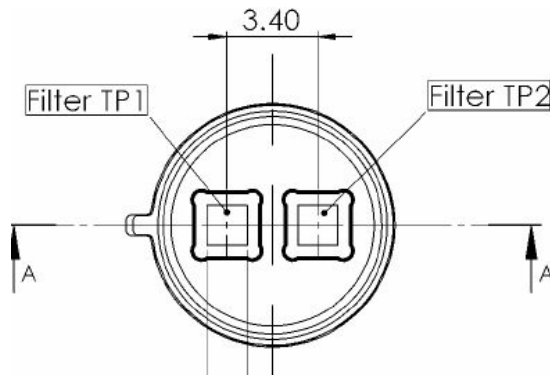

Micro-Hybrid Window Orientation – 2 & 4 Channel Detectors

2 Channel

4 Channel Pyroelectric

4 Channel Thermopile