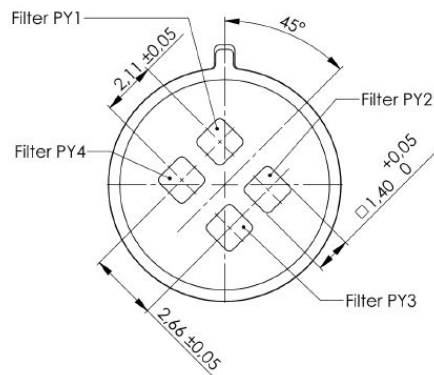

Micro-Hybrid Window Orientation – 2 & 4 Channel Detectors

2 Channel

4 Channel Pyroelectric

4 Channel Thermopile