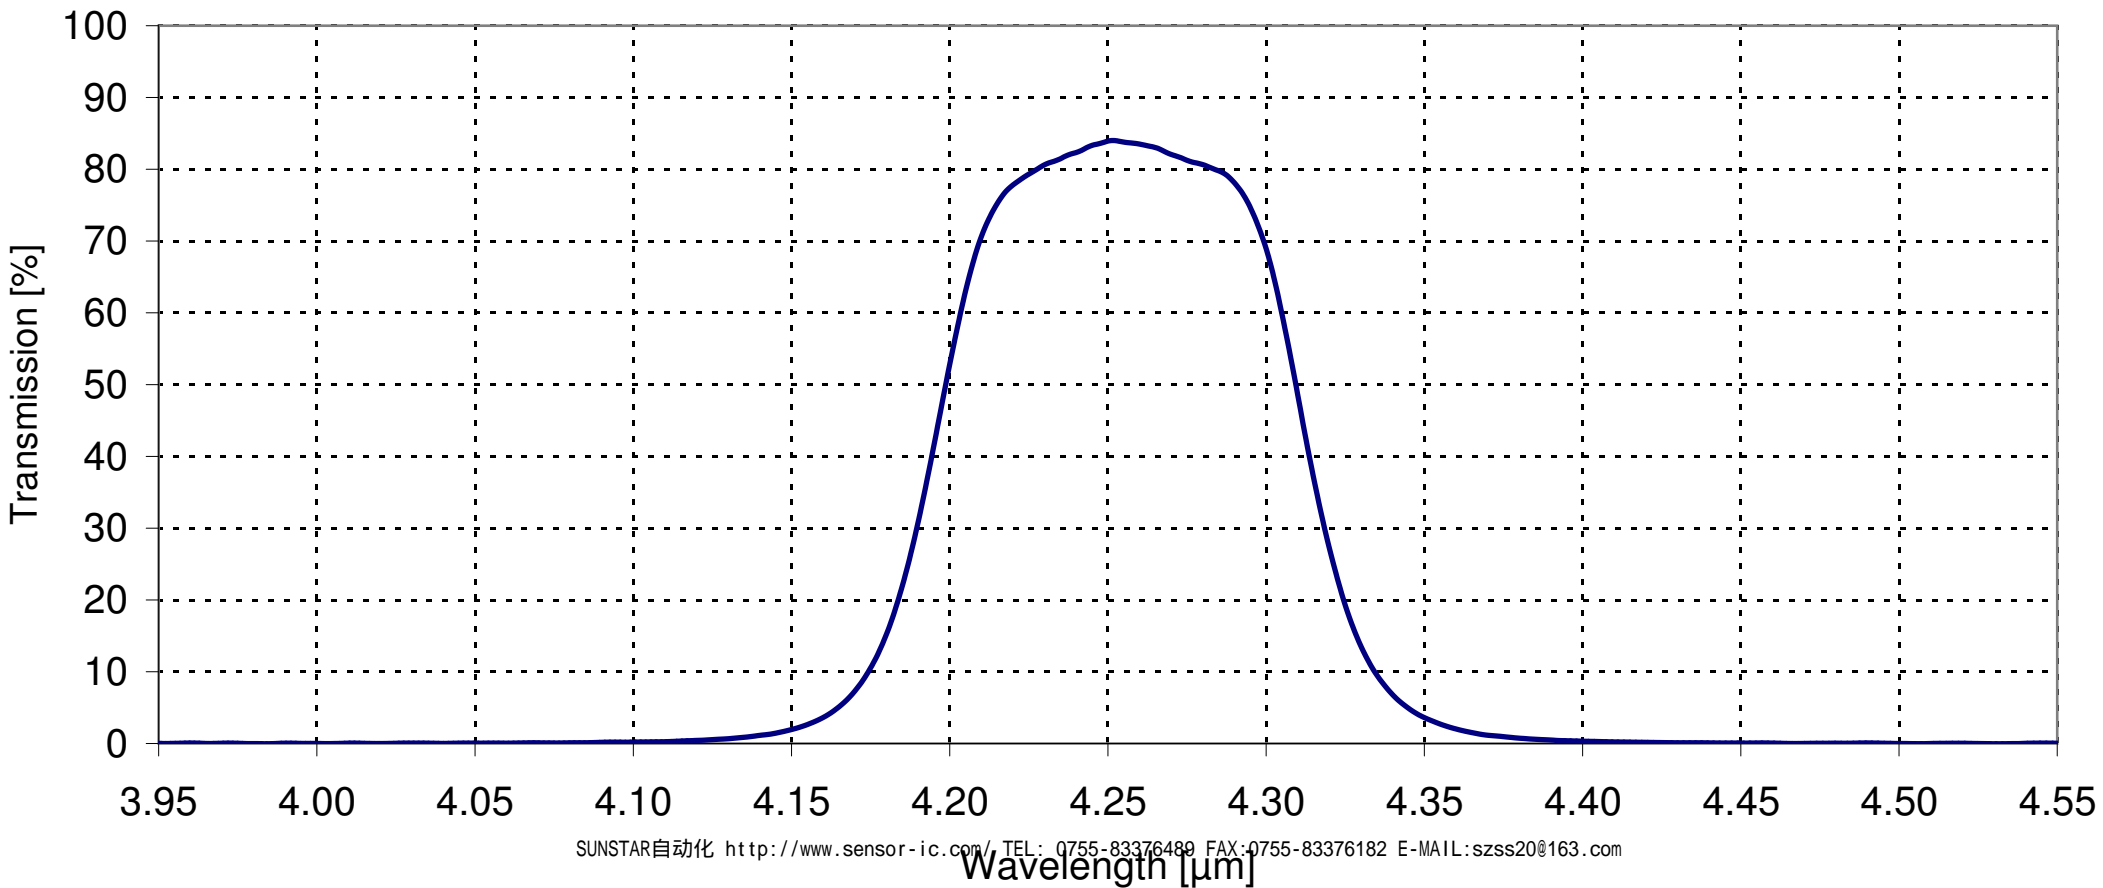

E1

MICRO-HYBRID

Wavelength [μm]