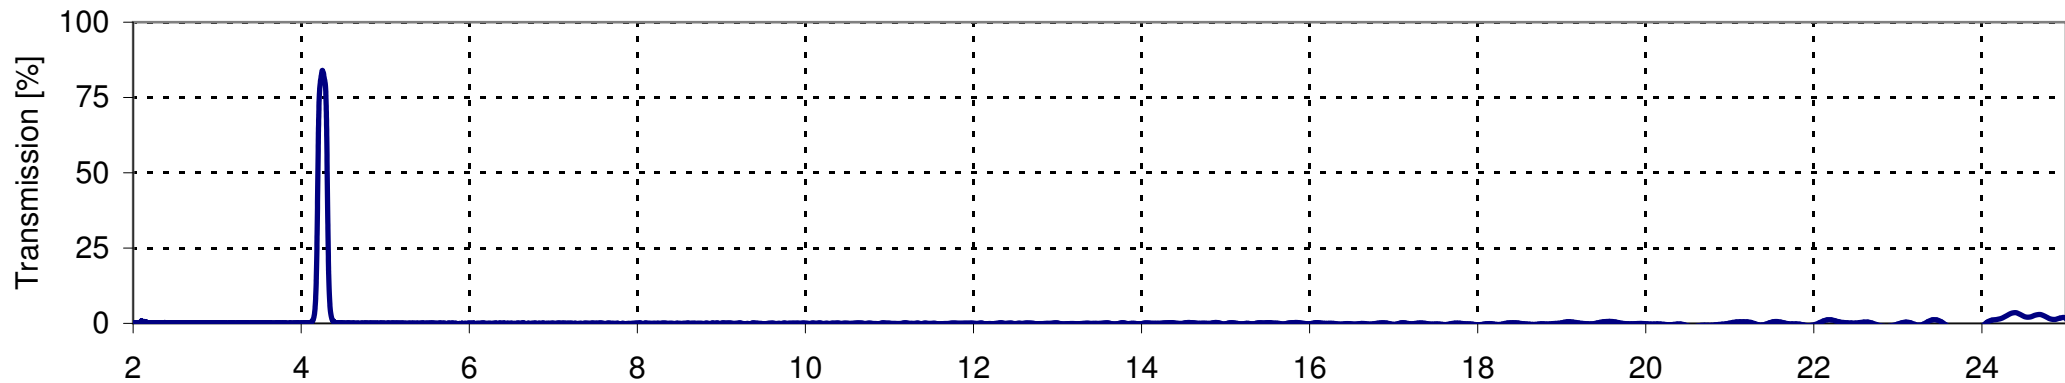

E1

MICRO-HYBRID

Wavelength [μm]