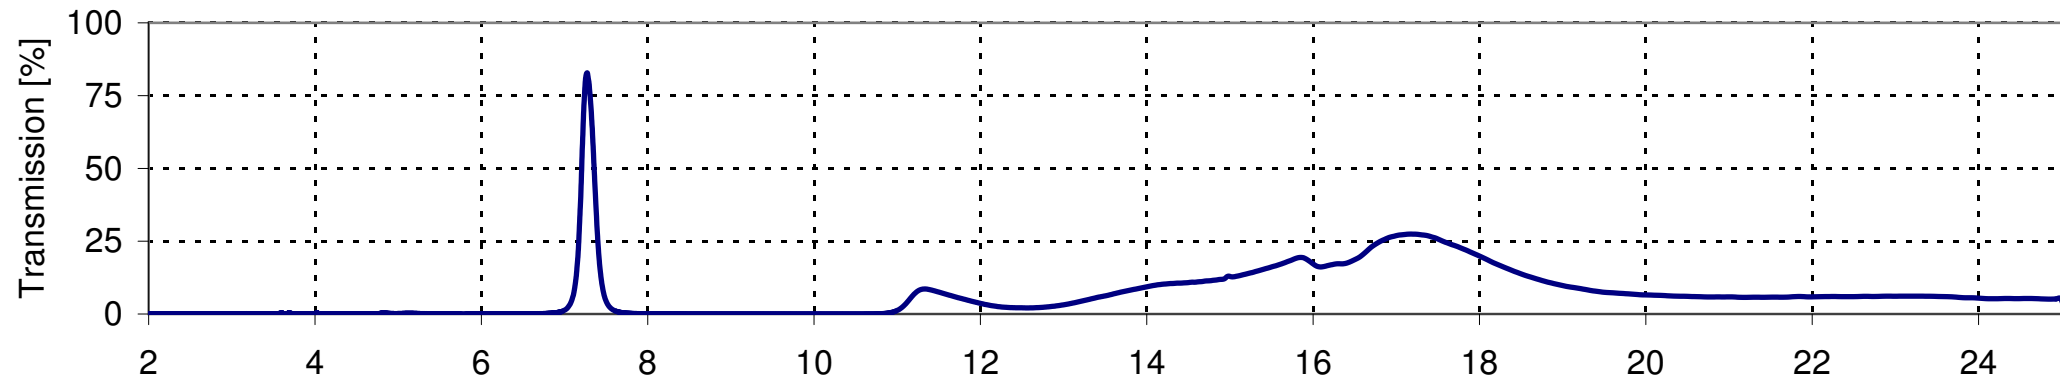

# H1

**MICRO-HYBRID**

Wavelength [μm]