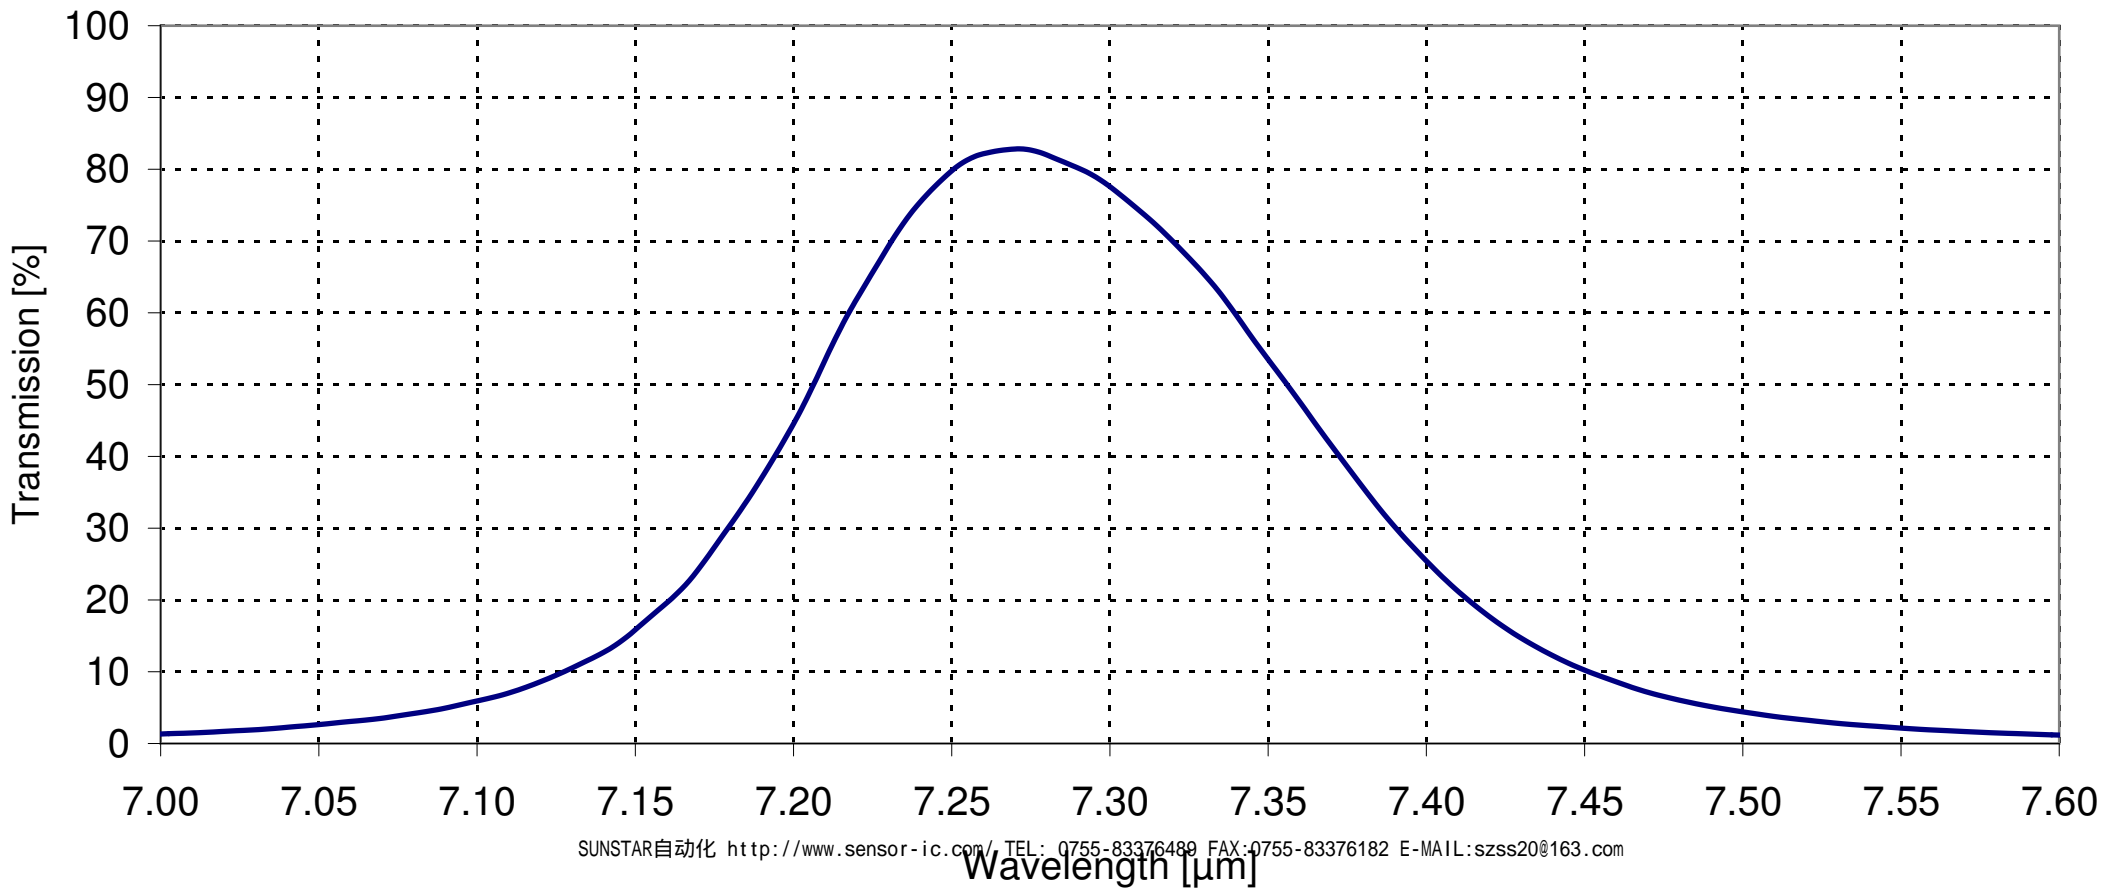

# H1

**MICRO-HYBRID**

Wavelength [μm]