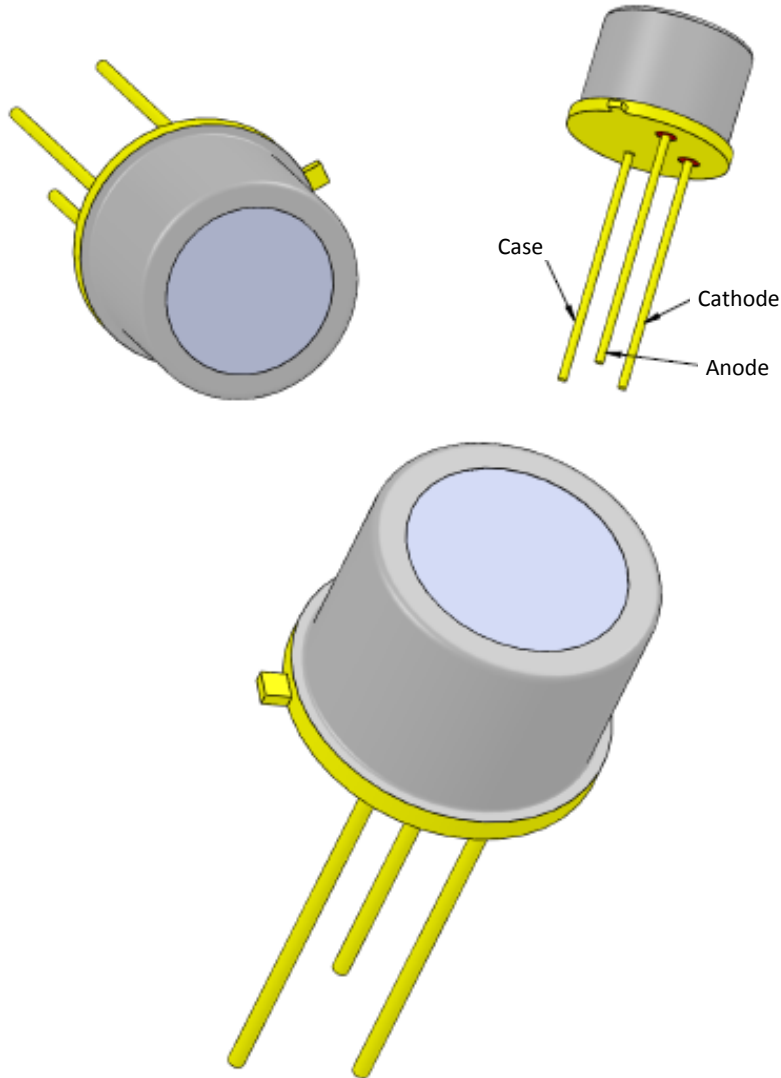

TO39 with Flat Window

All dimensions are labeled in inches. Dimensions without tolerances are nominal.

T039 with Ball Lens

All dimensions are labeled in inches. Dimensions without tolerances are nominal.

TO39 with Hemispherical Lens

All dimensions are labeled in inches. Dimensions without tolerances are nominal.

T039 with Tall Flat Window

All dimensions are labeled in inches. Dimensions without tolerances are nominal.