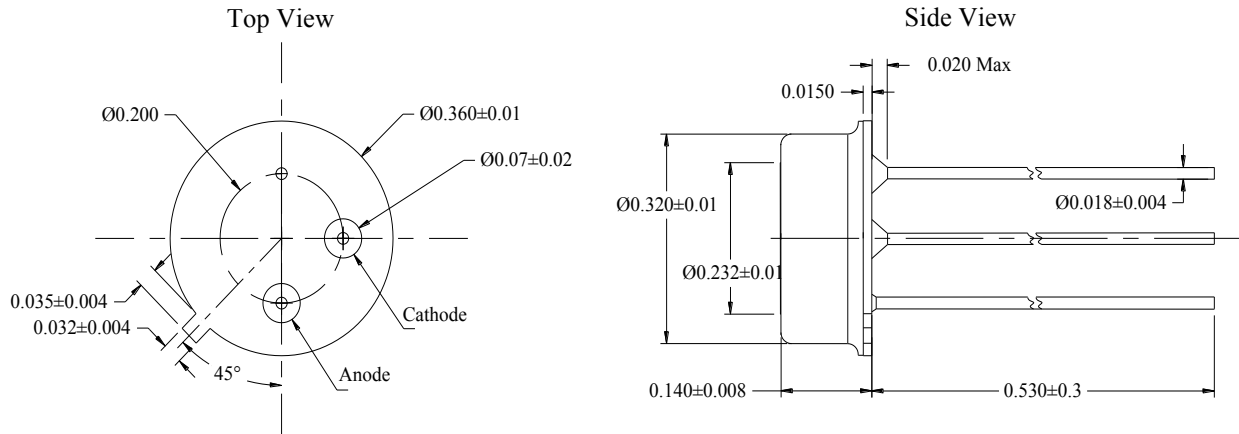

TO39 with Flat Window

All dimensions are labeled in inches. Dimensions without tolerances are nominal.

T039 with Ball Lens

All dimensions are labeled in inches. Dimensions without tolerances are nominal.

TO39 with Hemispherical Lens

All dimensions are labeled in inches. Dimensions without tolerances are nominal.

T039 with Tall Flat Window

All dimensions are labeled in inches. Dimensions without tolerances are nominal.