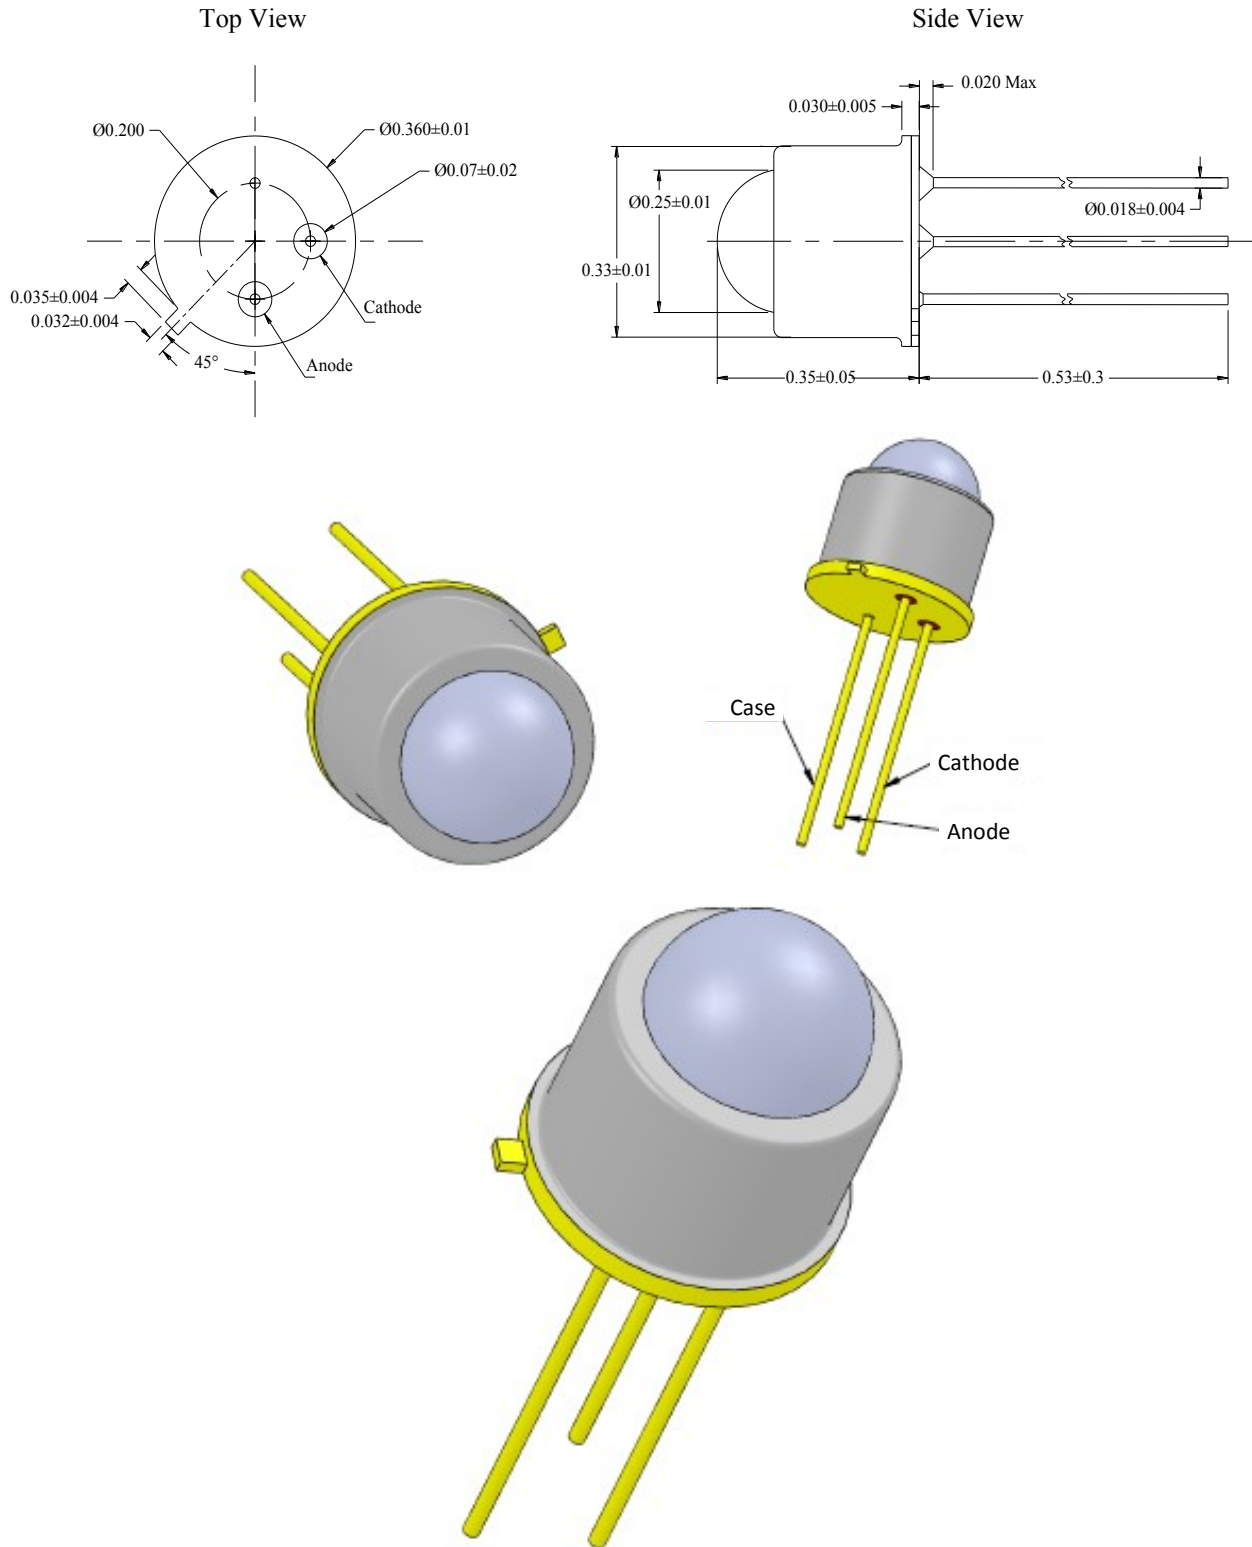

TO39 with Flat Window

All dimensions are labeled in inches. Dimensions without tolerances are nominal.

T039 with Ball Lens

All dimensions are labeled in inches. Dimensions without tolerances are nominal.

TO39 with Hemispherical Lens

All dimensions are labeled in inches. Dimensions without tolerances are nominal.

T039 with Tall Flat Window

All dimensions are labeled in inches. Dimensions without tolerances are nominal.