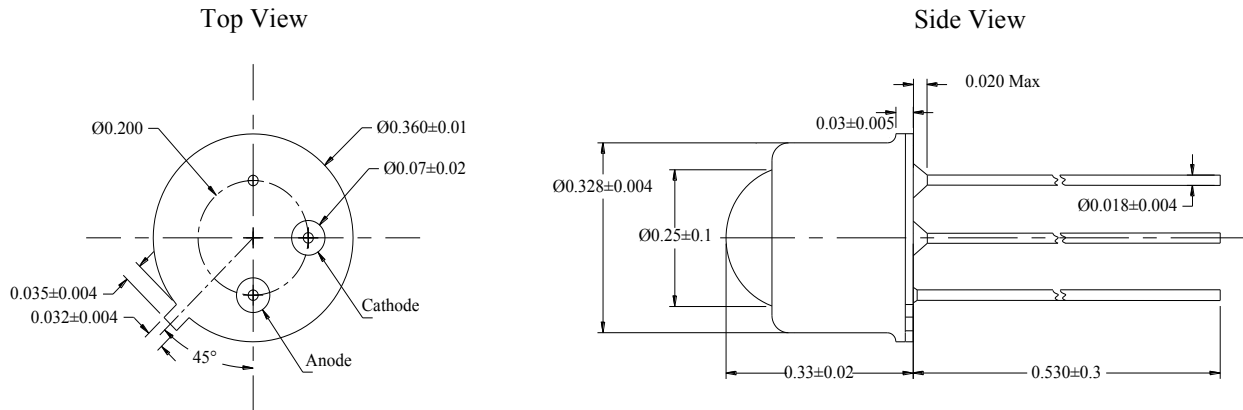

TO39 with Flat Window

All dimensions are labeled in inches. Dimensions without tolerances are nominal.

T039 with Ball Lens

All dimensions are labeled in inches. Dimensions without tolerances are nominal.

TO39 with Hemispherical Lens

All dimensions are labeled in inches. Dimensions without tolerances are nominal.

T039 with Tall Flat Window

All dimensions are labeled in inches. Dimensions without tolerances are nominal.