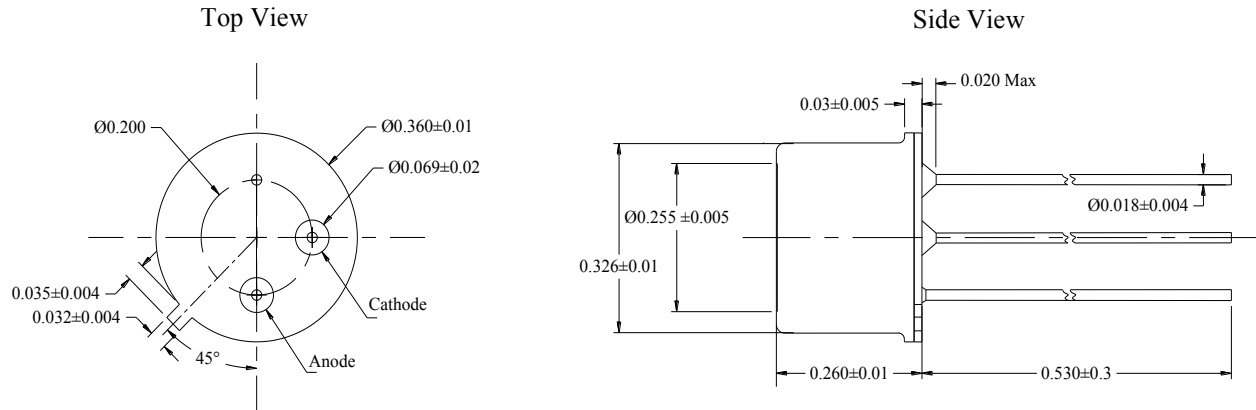

TO39 with Flat Window

All dimensions are labeled in inches. Dimensions without tolerances are nominal.

T039 with Ball Lens

All dimensions are labeled in inches. Dimensions without tolerances are nominal.

TO39 with Hemispherical Lens

All dimensions are labeled in inches. Dimensions without tolerances are nominal.

T039 with Tall Flat Window

All dimensions are labeled in inches. Dimensions without tolerances are nominal.