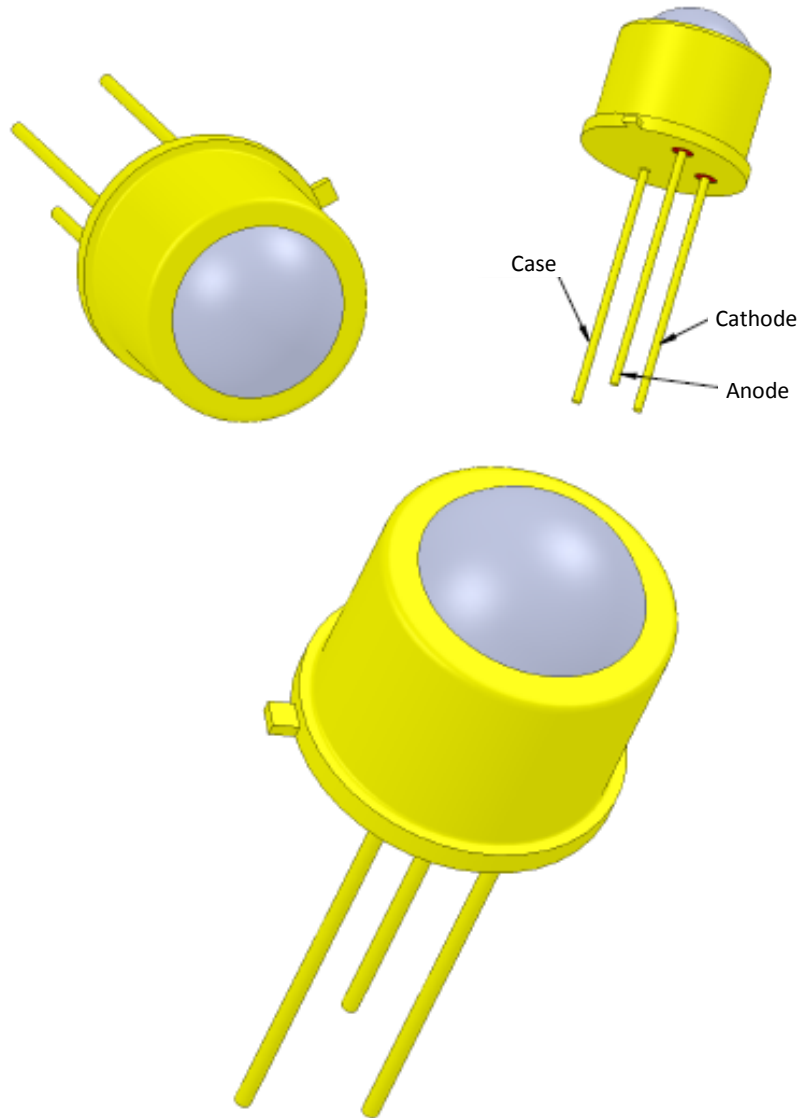

TO39 with Flat Window

All dimensions are labeled in inches. Dimensions without tolerances are nominal.

T039 with Ball Lens

All dimensions are labeled in inches. Dimensions without tolerances are nominal.

TO39 with Hemispherical Lens

All dimensions are labeled in inches. Dimensions without tolerances are nominal.

T039 with Tall Flat Window

All dimensions are labeled in inches. Dimensions without tolerances are nominal.