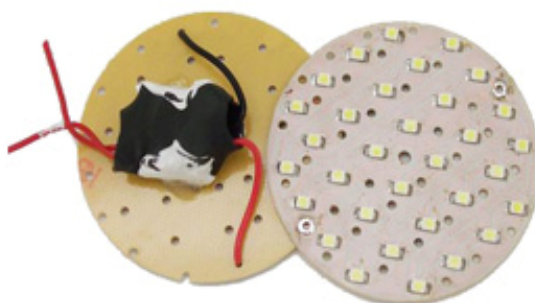

LED 射灯 LED SPOTLIGHT

3W LED Spotlight Lamp

SEL273W

产品名称:LED 射灯	Product name:LED SPOTLIGHT
产品型号:SEL273W	Model:SEL273W
透镜:磨砂	Lens:frosted
功率:3.5W	Power:3.5W
输入电压:AC85-260V	Voltage:AC85-260V
LED 常规颜色:冷白/暖白	Conventional color:cool white/warm white
保护性能:短路保护.超载保护	Protection performance:short circuit protection, overload protection
温升较小,散热性能好	Smaller temperature rise,thermal performance
保修期:3 年	Shelf life:3 years
LED 灯珠数量:3 颗	Leds bead amount: 3PCS

**LED 灯泡(灯头 E27)
LED bulb(E27)**

5W LED BULB

OLE275W

产品名称:LED 灯泡(灯头 E27)	Product name:LED bulb(E27)
产品型号:OLE275W	Model:OLE275W
透镜:玻璃	Lens:glass
功率:6.9W	Power:6.9W
输入电压:AC85-260V	Voltage:AC85-260V
LED 常规颜色:冷白/暖白	Conventional color:cool white/warm white
保护性能:短路保护.超载保护	Protection performance:short circuit protection, overload protection
温升较小,散热性能好	Smaller temperature rise,thermal performance
保修期:3 年	Shelf life:3 years
LED 灯珠数量:5 颗	Leds bead amount: 5PCS

LED 灯泡板芯
LED bulb board

3.5W LED LAMP SEL273W

产品名称:LED 灯泡板芯	Product name:LED bulb board
产品型号:OLE273WB	Model:OLE273WB
功率:3.5W	Power:3.5W
输入电压:AC85-260V	Voltage:AC85-260V
保护性能:短路保护.超载保护	Protection performance:short circuit protection, overload protection
温升较小,散热性能好	Smaller temperature rise,thermal performance
保修期:3 年	Shelf life:3 years
LED 灯珠数量:32 颗	Leds bead amount: 32PCS