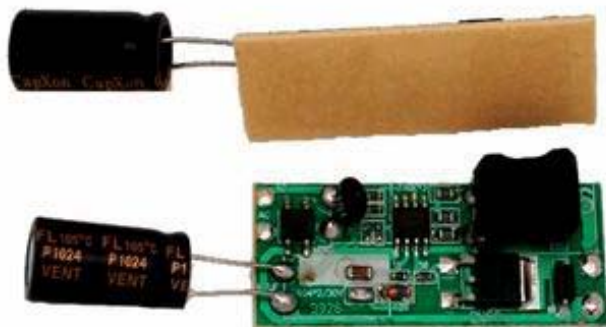

LED 灯管恒流源(隔离)
LED BULB DRIVER

3-7W POWER

9928

产品名称:LED 灯管恒流源(隔离)	Product name:LED BULB DRIVER
产品型号:9928	Model:9928
驱动功率:3-7W	Power:3-7W
输出电压:AC85-260V	Voltage:AC85-260V
输出最大电流:300mA 左右	The maximum current:300mA around
长度:34mm	Long:34mm
宽度:18mm	Wide:18mm
高度:12mm	High:12mm

**LED 灯泡恒流源(隔离)
LED BULB DRIVER**

3-7W POWER

9928A

产品名称:LED 灯泡恒流源(隔离)	Product name:LED BULB DRIVER
产品型号:9928A	Model:9928A
驱动功率:3-7W	Power:3-7W
输出电压:AC85-260V	Voltage:AC85-260V
输出最大电流:300mA 左右	The maximum current:300mA around
长度:34mm	Long:34mm
宽度:18mm	Wide:18mm
高度:14mm	High:14mm

**通用型 LED 恒流源(非隔离)
LED DRIVER**

5-15W POWER

9926

产品名称:通用型 LED 恒流源(非隔离)	Product name:LED DRIVER
产品型号:9926	Model:9926
驱动功率:3-15W	Power:3-15W
输出电压:AC85-260V	Voltage:AC85-260V
输出最大电流:200mA 左右	The maximum current:200mA around
长度:80mm	Long:80mm
宽度:18mm	Wide:18mm
高度:12mm	High:12mm

**LED 灯泡(灯头 E27)
LED BULB(E27)**

3.5W LED Lamp

PLE273W

产品名称:LED 灯泡(灯头 E27)	Product name:LED bulb(E27)
产品型号:PLE27A	Model:PLE27A
透镜:磨砂	Lens:frosted
功率:3.5W	Power:3.5W
输入电压:AC85-260V	Voltage:AC85-260V
LED 常规颜色:冷白/暖白	Conventional color:cool white/warm white
保护性能:短路保护.超载保护	Protection performance:short circuit protection, overload protection
温升较小,散热性能好	Smaller temperature rise,thermal performance
保修期:3 年	Shelf life:3 years
3528 贴片 LED 数量:32 颗	3528 patch LED quantity: 32 PCS