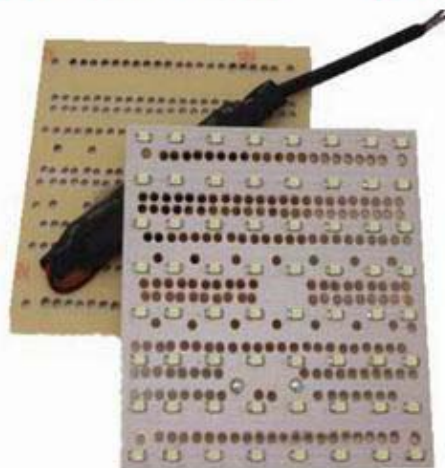

LED 吸顶灯板芯
LED Ceiling board

4.5W LED Ceiling Board PL14364B

产品名称:LED 吸顶灯板芯	Product name:LED Ceiling board
产品型号:PL14364B	Model:PL14364B
功率:4.5W	Power:4.5W
输入电压:AC85-260V	Voltage:AC85-260V
保护性能:短路保护.超载保护	Protection performance:short circuit protection, overload protection
温升较小,散热性能好	Smaller temperature rise,thermal performance
保修期:3 年	Shelf life:3 years
LED 灯珠数量:64 颗	Leds bead amount: 64PCS