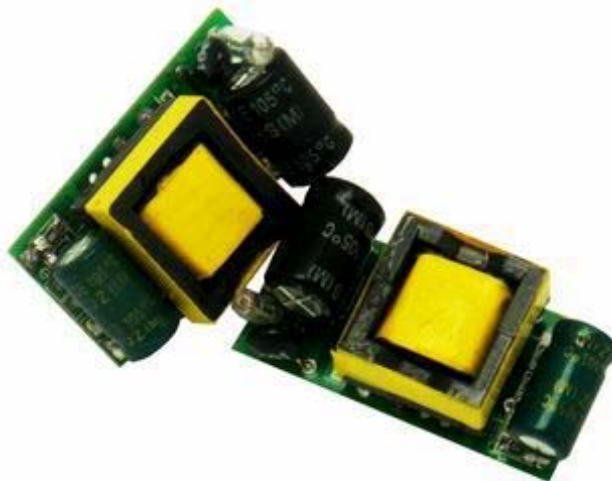

LED 灯管恒流源(非隔离)
LED TULB DRIVER

15-30W POWER

9927

产品名称:LED 灯管恒流源(非隔离)	Product name:LED TULB DRIVER
产品型号:9927	Model:9927
驱动功率:3-30W	Power:3-30W
输出电压:AC85-260V	Voltage:AC85-260V
输出最大电流:400mA 左右	The maximum current:400mA around
长度:280mm	Long:280mm
宽度:18mm	Wide:18mm
高度:10mm	High:10mm

LED 灯管恒流源(隔离)
LED BULB DRIVER

3-7W POWER

9928

产品名称:LED 灯管恒流源(隔离)	Product name:LED BULB DRIVER
产品型号:9928	Model:9928
驱动功率:3-7W	Power:3-7W
输出电压:AC85-260V	Voltage:AC85-260V
输出最大电流:300mA 左右	The maximum current:300mA around
长度:34mm	Long:34mm
宽度:18mm	Wide:18mm
高度:12mm	High:12mm

**LED 灯泡恒流源(隔离)
LED BULB DRIVER**

3-7W POWER

9928A

产品名称:LED 灯泡恒流源(隔离)	Product name:LED BULB DRIVER
产品型号:9928A	Model:9928A
驱动功率:3-7W	Power:3-7W
输出电压:AC85-260V	Voltage:AC85-260V
输出最大电流:300mA 左右	The maximum current:300mA around
长度:34mm	Long:34mm
宽度:18mm	Wide:18mm
高度:14mm	High:14mm

**通用型 LED 恒流源(非隔离)
LED DRIVER**

5-15W POWER

9926

产品名称:通用型 LED 恒流源(非隔离)	Product name:LED DRIVER
产品型号:9926	Model:9926
驱动功率:3-15W	Power:3-15W
输出电压:AC85-260V	Voltage:AC85-260V
输出最大电流:200mA 左右	The maximum current:200mA around
长度:80mm	Long:80mm
宽度:18mm	Wide:18mm
高度:12mm	High:12mm