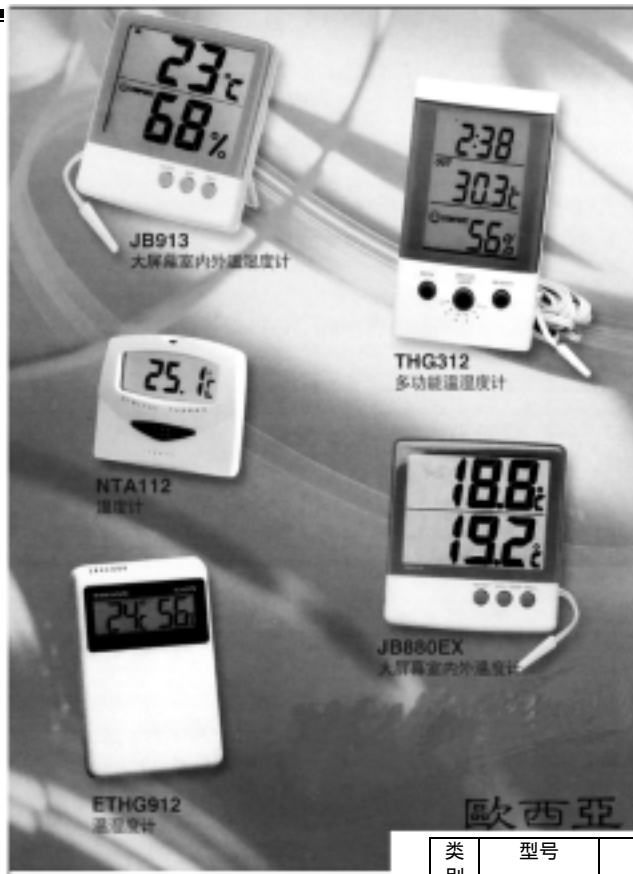

为什么要检湿度

随着现代工农业技术的发展及人们对生活环境要求的提高，人们迫切的需要检测湿度。如大气及空调房中湿度的高低，直接影响着人们的身体健康；在具有粉尘作业和电火花工业品生产的车间，因湿度太小产生的静电，会引起爆炸事故；在大规模集成电路生产中，相对湿度低于 30%时易产生静电，对生产产生不良影响；仓库湿度过大，存放物资易变质和霉烂，农业的育苗、栽培、生产、保鲜等方面都与湿度检测密切相关。

类别	型号	品名	功能	单元尺寸 (mm) 高×宽×厚
温湿度度系列	ETHG912	温湿度计	室内温度，相对湿度，湿度状态提示	93×62×15
	JB880EX	大屏幕室内外温度计	室内外温度，同显，记忆	107×99×20
	JB913	大屏幕室内外温湿度计	室内外温度，相对湿度，湿度状态提示，记忆	107×99×20
	NTA112	温度计	室内温度	60×60×16
	THG312	多功能温湿度计	室内外温度，相对湿度，湿度状态提示，记忆，时钟，闹钟，夜光	105×64×18
家庭气象站系列	BA212	多功能天气预报	天气预报，气压趋势，室内外温度，记忆，日历，时钟，闹钟	96.5×175×28
	BA218	豪华型多功能天气预报计	天气预报，室内温度，记忆，相对湿度，日历，万年历，时钟，闹钟	102×176×28
	BA612E	家用多功能天气预报计	天气预报，室内温度，记忆，日历，时钟，闹钟，贪睡回叫，夜光	113×84×63
	BA928 + THR128	豪华型全功能天气预报计	天气预报，过运河 24 小时气压图，过运河及现在气压值（可根据海拔高度调整），室内温度，无线室外温度传感器，温度趋势，相对湿度，湿度状态提示，记忆，月亮潮汐，日历，星期，时钟，闹钟，贪睡回叫，夜光	主机： 208×198×23 传感器： 92×60×21
	NTS113	普及型天气预报计	天气预报，室内外温度	114×64×27
运动保健系列	JB618	防水电子体温表	体温，记忆，蜂鸣，防水，非浸泡状态	21×120×10
	PE316	保健计步器	步数	41×52×25
	PE316CA	五功能保健计步器	步数，公里数，能耗数，时钟，夜光	42×64×25
	PE319	六功能保健计步器	步数，公里数，能耗数，时钟，夜光，个人防侵害	70×52×30
	PE316FM	随身听保健计步器	警报铃（120分贝）	42×64×25
	PE316PM	心率指示保健计步器	步数，公里数，电脑选台 FM 收音机，夜光	42×64×25
	PMP238	“心率宝”保健计时药盒	步数，公里数，能耗数，指式心率测试，夜光	88×56×16
	PT238R	保健计时药盒	指式心率测试，时/分/秒，倒计时，时钟，夜光	87×48×16
	PM138E	运动用多功能电子腕表	时/分/秒，倒计时，记忆	50×37×11
	BPM912	全自动电子血压计	时钟，倒/正计时，指式心率测试，夜光收缩压，舒张压，心率，记忆，自动加压，夜光	120×90×85