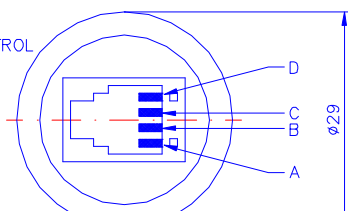

Dimension in mm