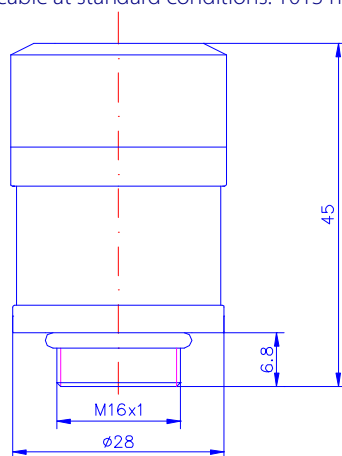

Use the advantages:

- Meet EN ISO 21647
- Designed and manufactured according to EN ISO 9001 : 2000 and EN ISO 13485 : 2003
- Accurate and reliable fast response
- Resistant to N₂O
- Excellent signal stability
- High product quality
- Short lead times
- Technical support

All specifications are applicable at standard conditions: 1013 hPa, 25°C dry ambient air

A: NO CONNECTION
B: (+)
C: (-)
D: TEMPERATURE CONTROL