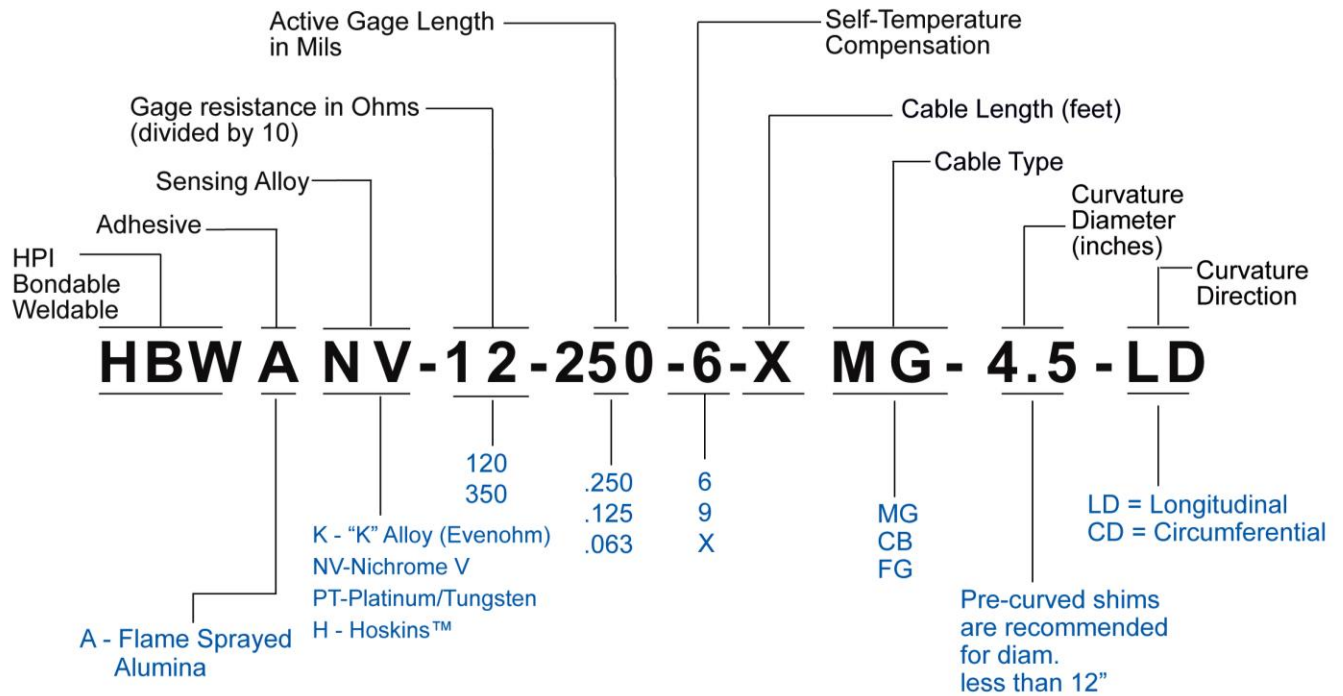

High Temperature Weldable Strain Gages Product Number Designation

COMPENSATION OPTIONS:

- 6 = Steel
- 9 = St. Steel
- X = No Compensation

CABLE OPTIONS:

- MG - MgO insulated cable with inconel jacket
- CB - Chromel/Alumel wire with ceramic braid jacket
- FG - Fiberglass wrapped stranded NCC conductors

GAGE ORIENTATION OPTIONS:

- Half Bridge
- Full Bridge
- Rosette