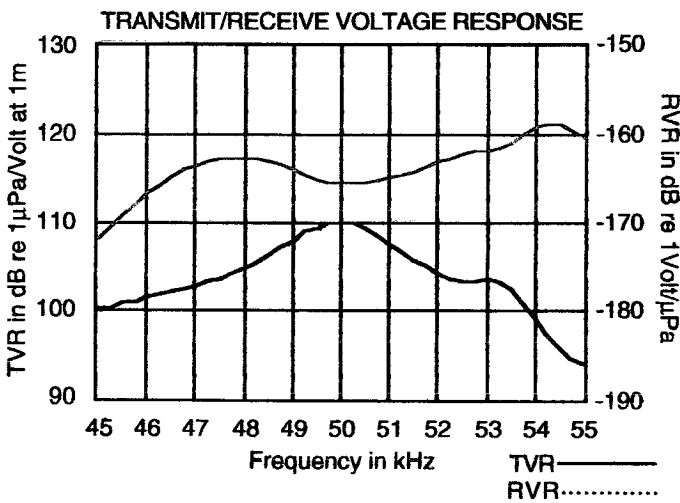

# SC0029

Fully sealed in a durable polyester housing, this sensor combines low cost with high sensitivity. With a detection range of up to 15 meters, it is well suited for a wide variety of long range sensing applications.

\* Pulse-Echo Mode  
Actual range may vary, depending on drive circuitry and signal processing

**SENSE**  
Technics GmbH

17-204-01 Rev. 03-A

**SPECIFICATIONS**

- Best Operating Frequency: 50kHz +/- 4%
- Min. Transmit Sensitivity: 106dB re 1  $\mu$ Pa/V at 1m at best transmit frequency
- Min. Receive Sensitivity: -162dB re 1V/ $\mu$ Pa at best receive frequency
- Min. Parallel Resistance: 450 $\Omega$  +/- 30%
- Free (1kHz) Capacitance: 5700pF +/- 500pF
- Beamwidth (-3dB full angle): 12° +/- 2°
- Maximum Driving Voltage: 1500V<sub>pp</sub> (2% duty cycle tone burst)
- Operating Temperature: -40°C to 90°C
- Weight: 160 g
- Materials:
  - Housing: Glass filled polyester
  - Acoustic Window: Glass reinforced epoxy
- All specifications typical at 22°C and subject to change without notice.