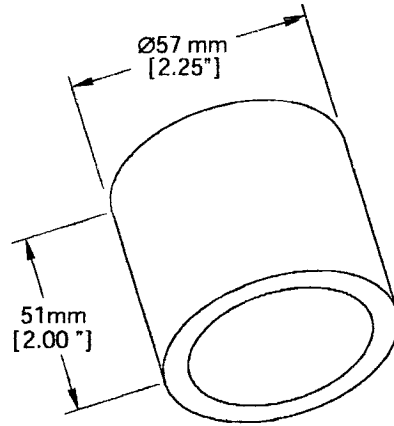

\* Pulse-Echo Mode  
Actual range may vary, depending on drive circuitry and signal processing

**SENSE**  
Technics GmbH

17-204-01 Rev. 03-A

**SPECIFICATIONS**

- Best Operating Frequency: 50kHz +/- 4%
- Min. Transmit Sensitivity: 106dB re 1  $\mu$ Pa/V at 1m at best transmit frequency
- Min. Receive Sensitivity: -162dB re 1V/ $\mu$ Pa at best receive frequency
- Min. Parallel Resistance: 450 $\Omega$  +/- 30%
- Free (1kHz) Capacitance: 5700pF +/- 500pF
- Beamwidth (-3dB full angle): 12° +/- 2°
- Maximum Driving Voltage: 1500V<sub>pp</sub> (2% duty cycle tone burst)
- Operating Temperature: -40°C to 90°C
- Weight: 160 g
- Materials:
  - Housing: Glass filled polyester
  - Acoustic Window: Glass reinforced epoxy
- All specifications typical at 22°C and subject to change without notice.