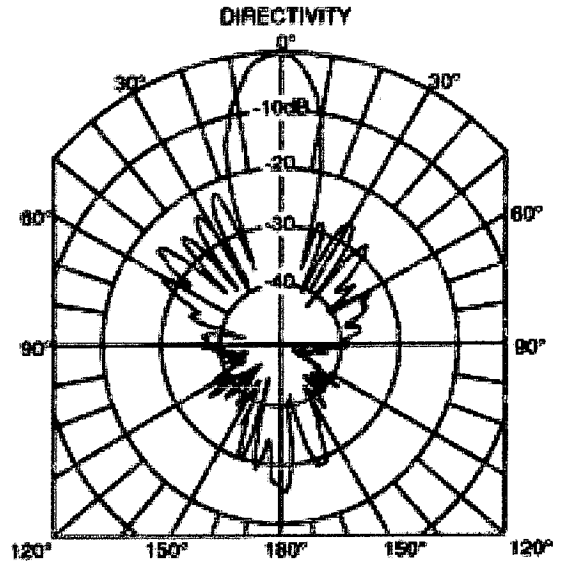

# SC0029

Fully sealed in a durable polyester housing, this sensor combines low cost with high sensitivity. With a detection range of up to 15 meters, it is well suited for a wide variety of long range sensing applications.

\* Pulse-Echo Mode  
Actual range may vary, depending on drive circuitry and signal processing

**SENSE**  
Technics GmbH

17-204-01 Rev. 03-A

**SPECIFICATIONS**

- Best Operating Frequency: 50kHz +/- 4%
- Min. Transmit Sensitivity: 106dB re 1  $\mu$ Pa/V at 1m at best transmit frequency
- Min. Receive Sensitivity: -162dB re 1V/ $\mu$ Pa at best receive frequency
- Min. Parallel Resistance: 450 $\Omega$  +/- 30%
- Free (1kHz) Capacitance: 5700pF +/- 500pF
- Beamwidth (-3dB full angle): 12° +/- 2°
- Maximum Driving Voltage: 1500V<sub>pp</sub> (2% duty cycle tone burst)
- Operating Temperature: -40°C to 90°C
- Weight: 160 g
- Materials:
  - Housing: Glass filled polyester
  - Acoustic Window: Glass reinforced epoxy
- All specifications typical at 22°C and subject to change without notice.