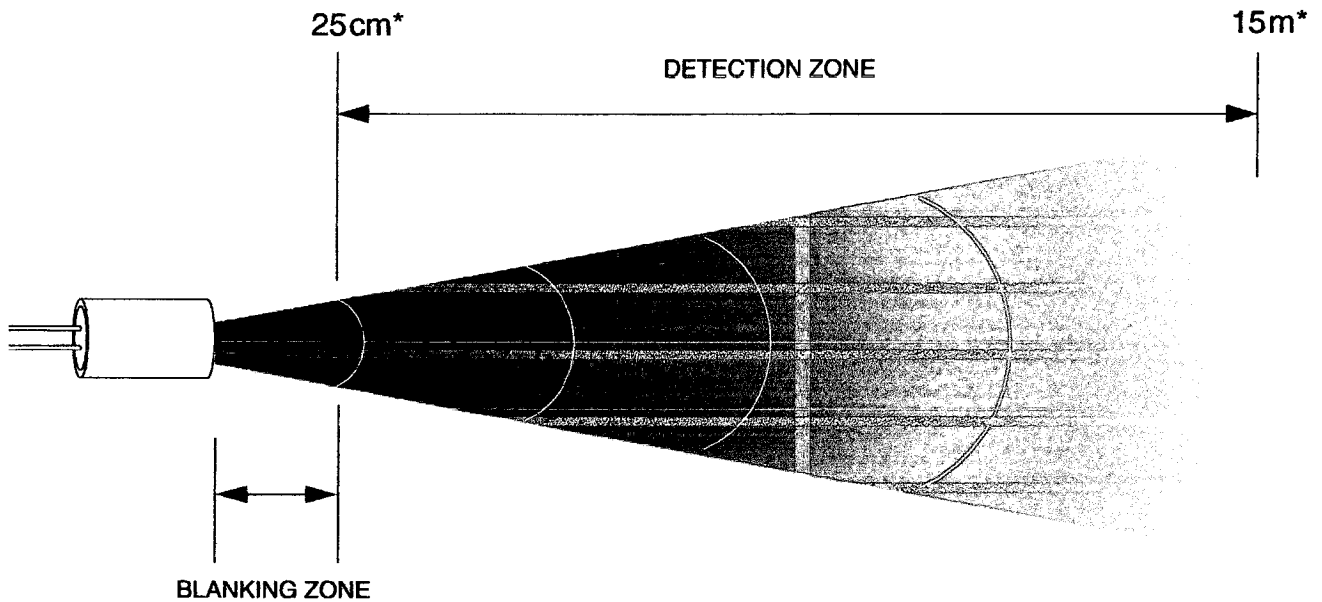

# SC0029

Fully sealed in a durable polyester housing, this sensor combines low cost with high sensitivity. With a detection range of up to 15 meters, it is well suited for a wide variety of long range sensing applications.

\* Pulse-Echo Mode  
Actual range may vary, depending on drive circuitry and signal processing

**SENSE**  
Technics GmbH

17-204-01 Rev. 03-A

**SPECIFICATIONS**

- Best Operating Frequency: 50kHz +/- 4%
- Min. Transmit Sensitivity: 106dB re 1  $\mu$ Pa/V at 1m at best transmit frequency
- Min. Receive Sensitivity: -162dB re 1V/ $\mu$ Pa at best receive frequency
- Min. Parallel Resistance: 450 $\Omega$  +/- 30%
- Free (1kHz) Capacitance: 5700pF +/- 500pF
- Beamwidth (-3dB full angle): 12° +/- 2°
- Maximum Driving Voltage: 1500V<sub>pp</sub> (2% duty cycle tone burst)
- Operating Temperature: -40°C to 90°C
- Weight: 160 g
- Materials:
  - Housing: Glass filled polyester
  - Acoustic Window: Glass reinforced epoxy
- All specifications typical at 22°C and subject to change without notice.