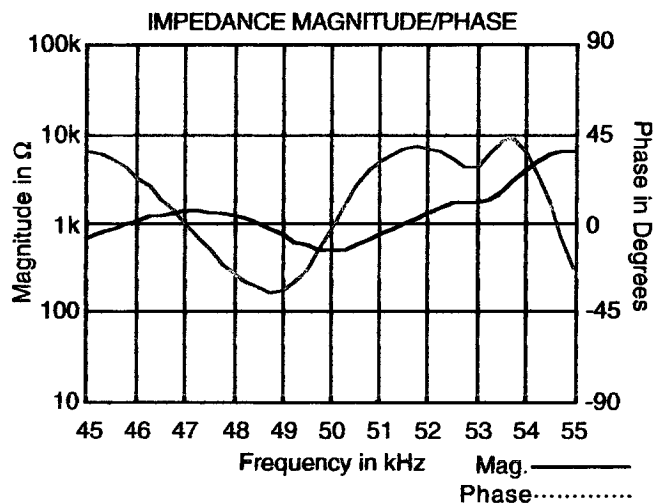

# SC0029

Fully sealed in a durable polyester housing, this sensor combines low cost with high sensitivity. With a detection range of up to 15 meters, it is well suited for a wide variety of long range sensing applications.

\* Pulse-Echo Mode  
Actual range may vary, depending on drive circuitry and signal processing

**SENSE**  
Technics GmbH

17-204-01 Rev. 03-A

**SPECIFICATIONS**

- Best Operating Frequency: 50kHz +/- 4%
- Min. Transmit Sensitivity: 106dB re 1  $\mu$ Pa/V at 1m at best transmit frequency
- Min. Receive Sensitivity: -162dB re 1V/ $\mu$ Pa at best receive frequency
- Min. Parallel Resistance: 450 $\Omega$  +/- 30%
- Free (1kHz) Capacitance: 5700pF +/- 500pF
- Beamwidth (-3dB full angle): 12° +/- 2°
- Maximum Driving Voltage: 1500V<sub>pp</sub> (2% duty cycle tone burst)
- Operating Temperature: -40°C to 90°C
- Weight: 160 g
- Materials:
  - Housing: Glass filled polyester
  - Acoustic Window: Glass reinforced epoxy
- All specifications typical at 22°C and subject to change without notice.