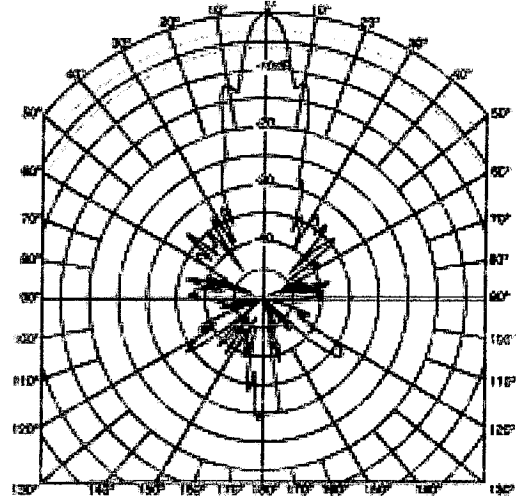

SENSE
Technics GmbH
17-204-01 Rev. 03-A