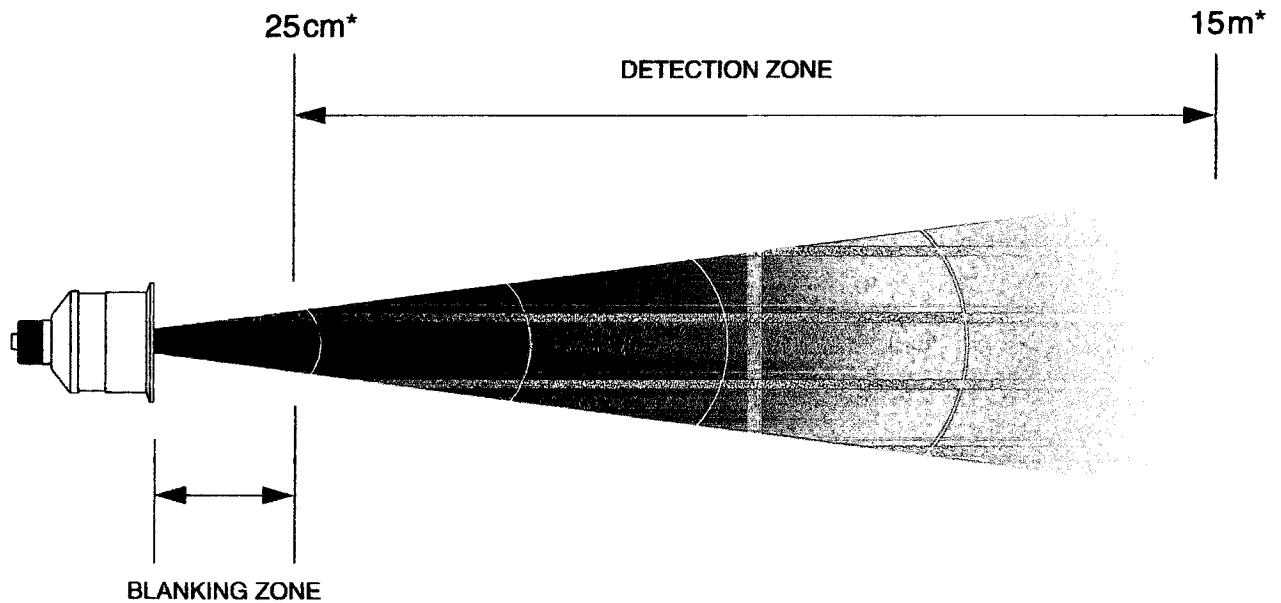

SC0030

Fully sealed in a durable polyester housing, this sensor offers a narrow, 8° beam. With a detection range of up to 15 meters, it is well suited for a wide variety of long range level sensing applications.

* Pulse-Echo Mode
Actual range may vary, depending on drive circuitry and signal processing

SENSE

Technics GmbH

17-204-01 Rev. 03-A

SPECIFICATIONS

- Best Operating Frequency: 50kHz +/- 4%
 - Min. Transmit Sensitivity: 110dB re 1 μ Pa/V at 1m at best transmit frequency
 - Min. Receive Sensitivity: -170dB re 1V/ μ Pa at best receive frequency
 - Min. Parallel Resistance: 100 Ω +/- 30%
 - Free (1kHz) Capacitance: 8200pF +/- 500pF
 - Beamwidth (-3dB full angle): 8° +/- 1°
 - Maximum Driving Voltage: 500V_{pp} (2% duty cycle tone burst)
 - Operating Temperature: -40°C to 90°C
 - Weight: 560g
 - Materials:
 - Housing: Glass filled polyester
 - Acoustic Window: Glass reinforced epoxy
- All specifications typical at 22°C and subject to change without notice.