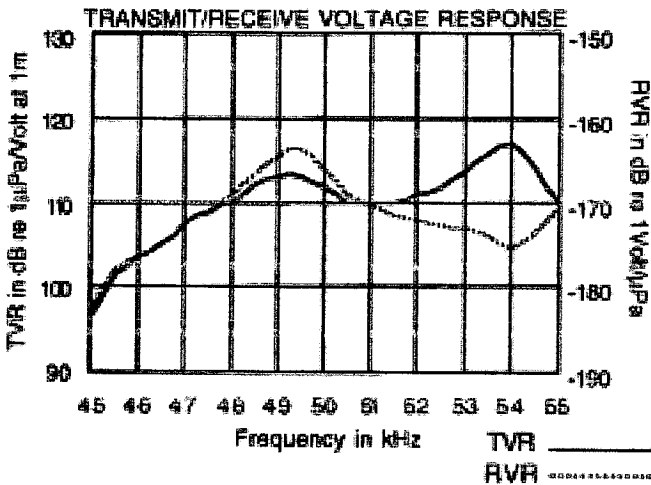

SENSE
Technics GmbH
17-204-01 Rev. 03-A