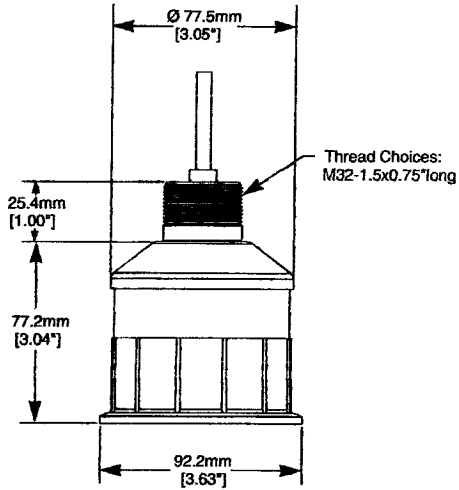

SPECIFICATIONS

1. Best Operating Frequency: 50kHz +/- 4%
   - Min. Transmit Sensitivity: 110dB re 1 μ Pa/V at 1m at best transmit frequency
   - Min. Receive Sensitivity: -170dB re 1V/ μ Pa at best receive frequency
   - Min. Parallel Resistance: 100 Ω +/- 30%
   - Free (1kHz) Capacitance: 8200pF +/- 500pF
   - Beamwidth (-3dB full angle): 8° +/- 1°
   - Maximum Driving Voltage: 500V_{pp} (2% duty cycle tone burst)
   - Operating Temperature: -40°C to 90°C
   - Weight: 560g
   - Materials:
     - Housing: Glass filled polyester
     - Acoustic Window: Glass reinforced epoxy
2. All specifications typical at 22°C and subject to change without notice.

DIRECTIVITY