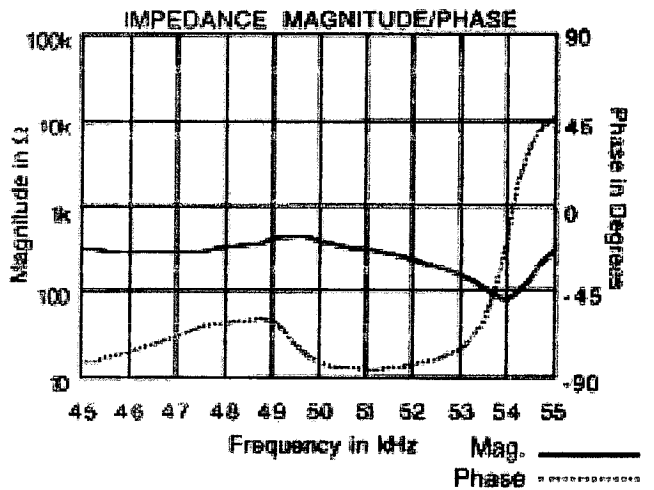

SENSE
Technics GmbH
17-204-01 Rev. 03-A